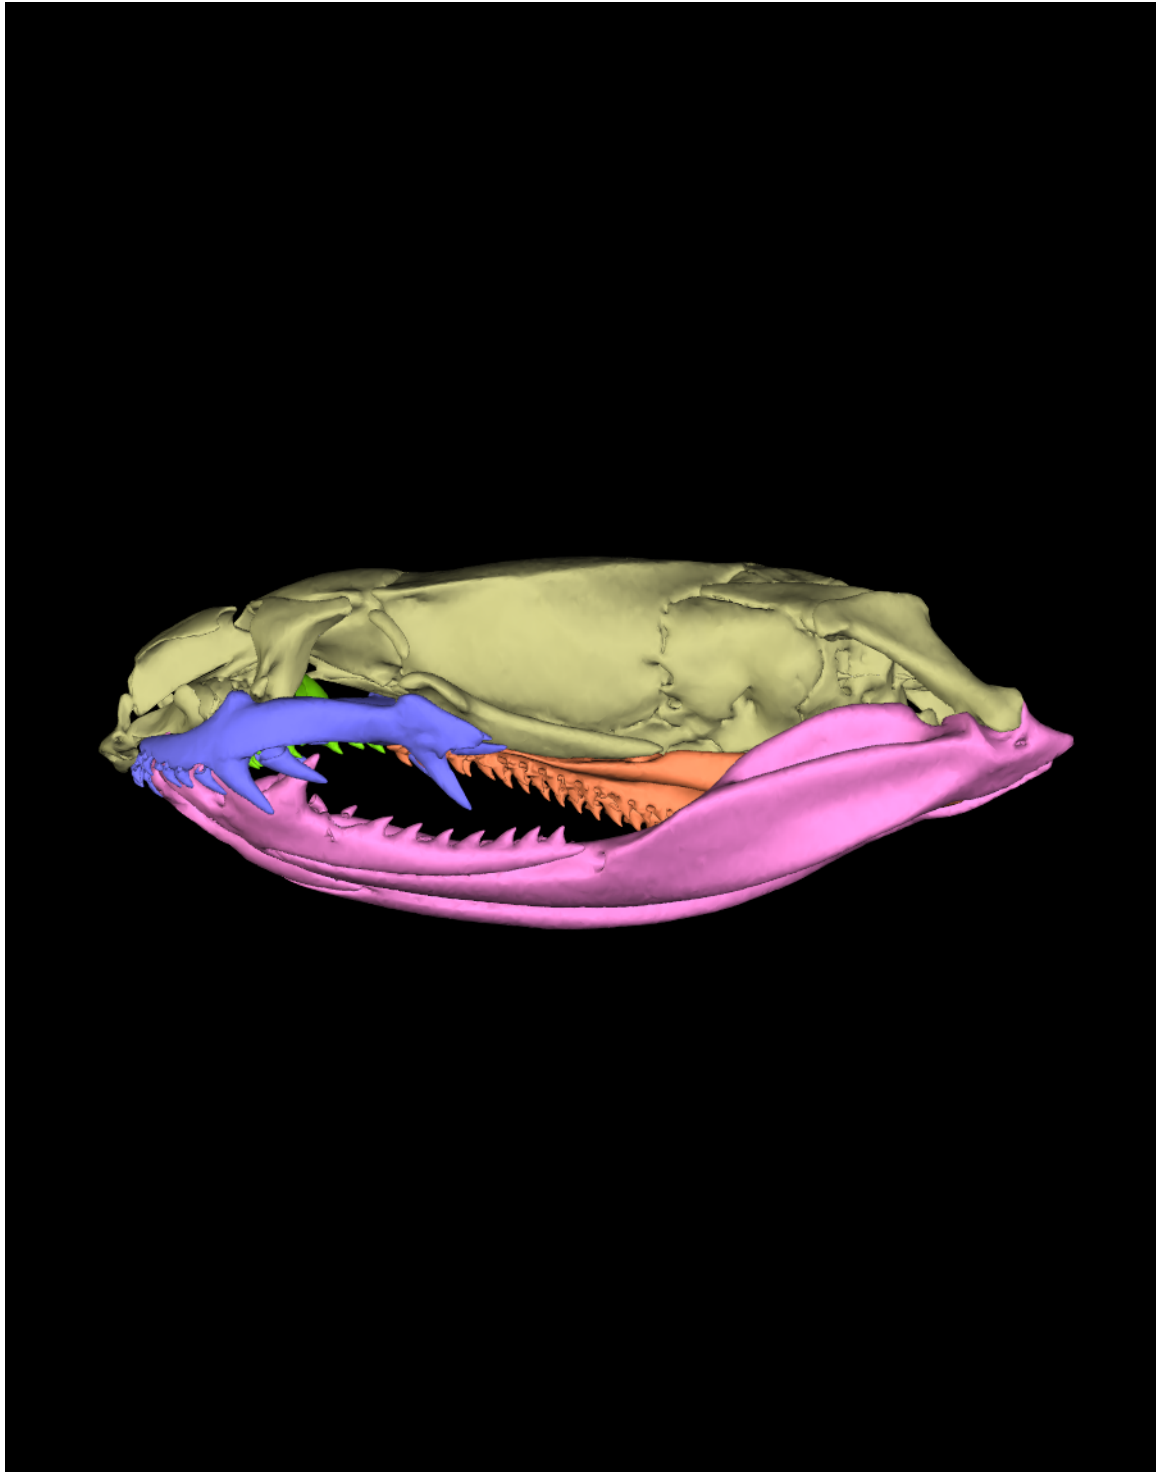

Supplementary Figure S3: Interactive PDF-3D model of the CT scanned skull of *Elapotinus picteti* (UADBA-R27651). Click image in Adobe Acrobat/Reader (version IX or later) to enable the 3D contents.

This Supplementary Figure refers to the following article:

Kucharzewski, C., Raselimanana, A.P., Wang, C. & Glaw, F. (2014) A taxonomic mystery for more than 150 years: Identity, systematic position and Malagasy origin of the snake *Elapotinus picteti* Jan, 1862, and synonymy of *Exallodontophis* Cadle, 1999 (Serpentes: Lamprophiidae). *Zootaxa*, 3852(2), 179–202.