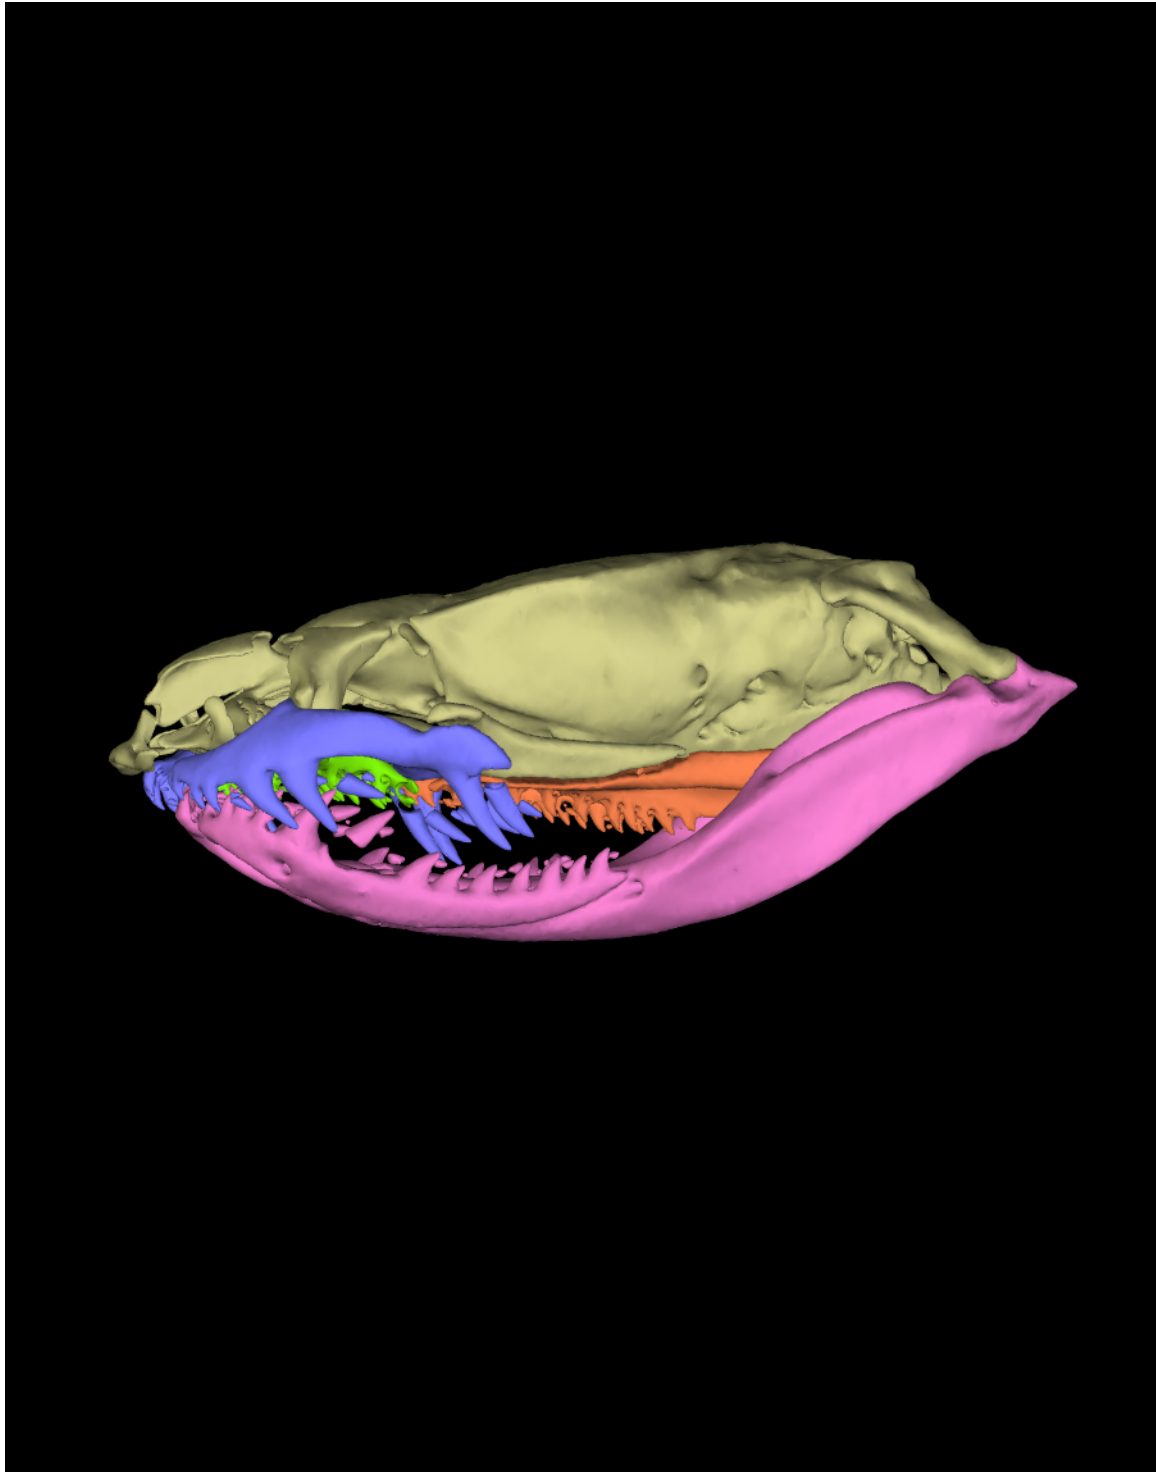

Supplementary Figure S1: Interactive PDF-3D model of the CT scanned skull of *Elapotinus picteti* (ZSM 445/2005). Click image in Adobe Acrobat/Reader (version IX or later) to enable the 3D contents.

This Supplementary Figure refers to the following article:

Kucharzewski, C., Raselimanana, A.P., Wang, C. & Glaw, F. (2014) A taxonomic mystery for more than 150 years: Identity, systematic position and Malagasy origin of the snake *Elapotinus picteti* Jan, 1862, and synonymy of *Exallodontophis* Cadle, 1999 (Serpentes: Lamprophiidae). *Zootaxa*, 3852(2), 179–202.